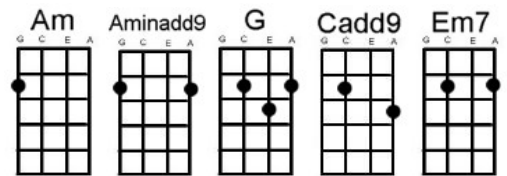

It Must Be Love Labi Siffre

Hear this song at: <http://www.youtube.com/watch?v=XftXrk32TUE>

From: Richard G's Ukulele Songbook www.scorpex.net/uke.htm

[Am] [Amadd9] [Am] [Amadd9] [Am]

[Am] I never [Amadd9] thought I'd miss you

[Am] I know that it's [Am+7] you I need to [Am7] take the blues a [D7] way

Chorus:

[G] It must be [Gmaj7] love [Em7] love [C] love [D]

[G] It must be [Gmaj7] love [Em7] love [C] love [D]

[Am] Nothing more [Gmaj7] nothing less [C] love is the best

[Em7] I've got to be [A9] near you every [Dm] night every [E7] day

[Am] I couldn't be [Am+7] happy baby in [Am7] any other [D7] way

Chorus

Solo (verse chords):

[Am] [Amadd9] [Am] [Amadd9] [G] [Cadd9] [G] [Cadd9]

[Am] [Amadd9] [Am] [Amadd9] [G] [Cadd9] [G] [Cadd9]

[Em7] As soon as I [A9] wake up any [Dm] night any [E7] day

[Am] I know that it's [Am+7] you I need to [Am7] take the blues a [D7] way

Chorus

Chorus

Outro: [Am] [Amadd9] [Am] [Amadd9] [Am] [Amadd9] [Am] [Amadd9]