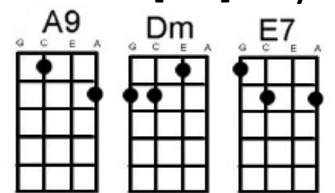

It Must Be Love Labi Siffre

Hear this song at: <http://www.youtube.com/watch?v=XftXrk32TUE>

From: Richard G's Ukulele Songbook www.scorpex.net/uke.htm

[Am] [Amadd9] [Am] [Amadd9] [Am]

[Am] I never [Amadd9] thought I'd miss you

[Am] Half as [Amadd9] much as I [G] do [Cadd9] [G] [Cadd9]

[Am] And I never [Amadd9] thought I'd feel this [Am] way

The way I [Amadd9] feel about [G] you [Cadd9] [G] [Cadd9]

[Em7] As soon as I [A9] wake up any [Dm] night any [E7] day

[Am] I know that it's [Am+7] you I need to [Am7] take the blues a [D7] way

Chorus:

[G] It must be [Gmaj7] love [Em7] love [C] love [D]

[G] It must be [Gmaj7] love [Em7] love [C] love [D]

[Am] Nothing more [Gmaj7] nothing less [C] love is the best

[Am] [Amadd9] [Am] [Amadd9] [Am]

[Am] How can it [Amadd9] be that we can

[Am] Say so [Amadd9] much without [G] words [Cadd9] [G] [Cadd9]

[Am] Bless you and [Amadd9] bless me baby

[Am] bless the [Amadd9] bees and the [G] birds [Cadd9] [G] [Cadd9]

[Em7] I've got to be [A9] near you every [Dm] night every [E7] day

[Am] I couldn't be [Am+7] happy baby in [Am7] any other [D7] way

Chorus

Solo (verse chords):

[Am] [Amadd9] [Am] [Amadd9] [G] [Cadd9] [G] [Cadd9]

[Am] [Amadd9] [Am] [Amadd9] [G] [Cadd9] [G] [Cadd9]

[Em7] As soon as I [A9] wake up any [Dm] night any [E7] day

[Am] I know that it's [Am+7] you I need to [Am7] take the blues a [D7] way

Chorus

Chorus

Outro: [Am] [Amadd9] [Am] [Amadd9] [Am] [Amadd9] [Am] [Amadd9]

[G] [Cadd9] [G] [Cadd9] [G]