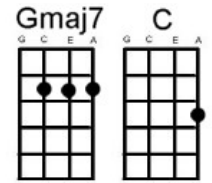

It Must Be Love Labi Siffre

Hear this song at: <http://www.youtube.com/watch?v=XftXrk32TUE>

From: Richard G's Ukulele Songbook www.scorpex.net/uke.htm

[Am] [Amadd9] [Am] [Amadd9] [Am]

[Am] I never [Amadd9] thought I'd miss you

[Am] Half as [Amadd9] much as I [G] do [Cadd9] [G] [Cadd9]

[Am] And I never [Amadd9] thought I'd feel this [Am] way

The way I [Amadd9] feel about [G] you [Cadd9] [G] [Cadd9]

[Em7] As soon as I [A9] wake up any [Dm] night any [E7] day

[Am] I know that it's [Am+7] you I need to [Am7] take the blues a [D7] way

Chorus:

[G] It must be [Gmaj7] love [Em7] love [C] love [D]

[G] It must be [Gmaj7] love [Em7] love [C] love [D]

[Am] Nothing more [Gmaj7] nothing less [C] love is the best

[Em7] I've got to be [A9] near you every [Dm] night every [E7] day

[Am] I couldn't be [Am+7] happy baby in [Am7] any other [D7] way

Chorus

Solo (verse chords):

[Am] [Amadd9] [Am] [Amadd9] [G] [Cadd9] [G] [Cadd9]