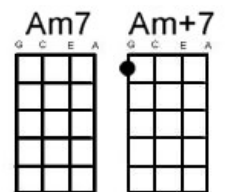

Chorus

Solo (verse chords):

[Am] [Amadd9] [Am] [Amadd9] [G] [Cadd9] [G] [Cadd9]

[Am] [Amadd9] [Am] [Amadd9] [G] [Cadd9] [G] [Cadd9]