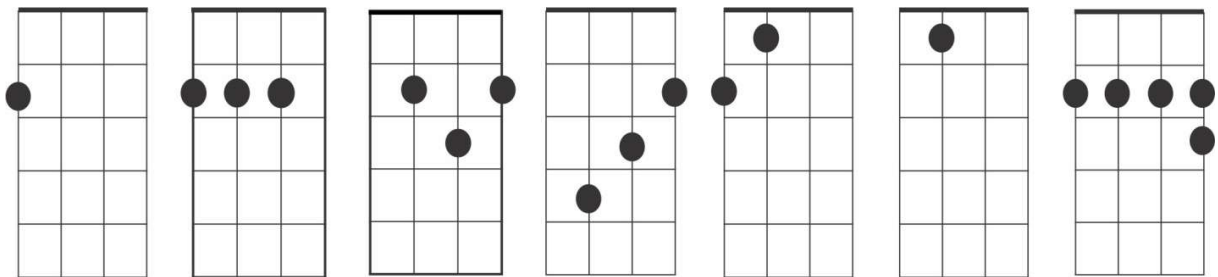

Just [A] purse your lips and [A7] whistle, that's the [D] thing [D7]

And [G] always [Em] look on the [Am] bright [D] side of [G] life (whistle) [Em] [Am] [D]

[G] Always [Em] look on the [Am] bright [D] side of [G] life (whistle) [Em] [Am] [D]

For [Am] life is quite [D] absurd and [G] death's the final [Em] word

You must [Am] always face the [D] curtain with a [G] bow

For-[Am]-get about your [D] sin, give the [G] audience a [Em] grin

En-[A]-joy it - it's your last [A7] chance any-[D]-how. [D7]

So [G] always [Em] look on the [Am] bright [D] side of [G] death (whistle) [Em] [Am] [D]

[G] Just be- [Em] fore you [Am] draw your [D] final [G] breath (whistle) [Em] [Am] [D]

[Am] Life's a piece of [D] shit [G] when you look at [Em] it  
 [Am] Life's a laugh and [D] death's a joke it's [G] true  
 You'll [Am] see it's all a [D] show Keep 'em [G] laughing as you [Em] go  
 Just [A] remember that the last [A7] laugh is on [D] you. [D7]

## Always Look On the Bright Side of Life [G]: Chords

**A min**

**D**

**G**

**Emin**

**A**

**A7**

**D7**