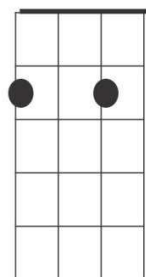

[Am] Life's a piece of [D] shit [G] when you look at [Em] it
[Am] Life's a laugh and [D] death's a joke it's [G] true
You'll [Am] see it's all a [D] show Keep 'em [G] laughing as you [Em] go
Just [A] remember that the last [A7] laugh is on [D] you. [D7]

And [G] always [Em] look on the [Am] bright [D] side of [G] life [Em] [Am] [D]
[G] Always [Em] look on the [Am] bright [D] side of [G] life [Em] [Am] [D]
[G] Always [Em] look on the [Am] bright [D] side of [G] life [Em] [Am] [D]
[G] Always [Em] look on the [Am] bright [D] side of [G] life [Em] [Am] [D]

Always Look On the Bright Side of Life [G]: Chords

A min

D

G

Emin

A

A7

D7

Note: Sometimes I present alternate ways to play a chord. While the notes may be the same, the string fingerings will be different. You can play either version; whichever is easier or sounds best to your ears.

Emin

D7