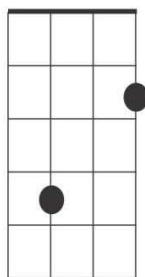

[Am] Life's a piece of [D] shit [G] when you look at [Em] it
[Am] Life's a laugh and [D] death's a joke it's [G] true
You'll [Am] see it's all a [D] show Keep 'em [G] laughing as you [Em] go
Just [A] remember that the last [A7] laugh is on [D] you. [D7]

And [G] always [Em] look on the [Am] bright [D] side of [G] life [Em] [Am] [D]
[G] Always [Em] look on the [Am] bright [D] side of [G] life [Em] [Am] [D]
[G] Always [Em] look on the [Am] bright [D] side of [G] life [Em] [Am] [D]
[G] Always [Em] look on the [Am] bright [D] side of [G] life [Em] [Am] [D]

Always Look On the Bright Side of Life [G]: Chords

A min

D

G

Emin

A

A7

D7

Note: Sometimes I present alternate ways to play a chord. While the notes may be the same, the string fingerings will be different. You can play either version; whichever is easier or sounds best to your ears.

Emin

D7