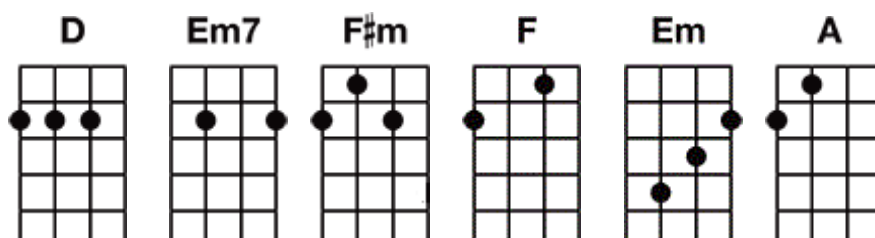

Alright – Supergrass*

[intro] (D)x4

We are (D)young... we run green
Keep our teeth... nice and clean
See our (Em7)friends... see the sights... feel al(D)right
We wake (D)up... we go out... smoke a fag
Put it out... see our (Em7)friends
See the sights... feel al(D)right

(F#m) Are we like you?
I (F)can't be sure
Of the (Em)scene... as she turns
We are (A)strange... in our worlds

But we are (D)young... we get by
Can't go mad... ain't got time
Sleep a(Em7)round... if we like
But we're al(D)right
Got some cash... bought some wheels
Took it out... 'cross the fields
Lost con(Em7)trol... hit a wall
But we're al(D)right

(F#m) Are we like you?
I (F)can't be sure
Of the (Em)scene... as she turns
We are (A)strange... in our worlds

But we are (D)young... we run green
Keep our teeth... nice and clean
See our (Em7)friends... see the sights... feel al(D)right

(F#m) Are we like you?
I (F)can't be sure
Of the (Em)scene... as she turns
We are (A)strange... in our worlds

But we are (D)young... we run green
Keep our teeth... nice and clean
See our (Em7)friends... see the sights... feel al(D)right

(D)(Em7)(D)

RIFF A string 55500022x4 77700022 77700020 55500022x2 repeat
Riff through all the is not chorus