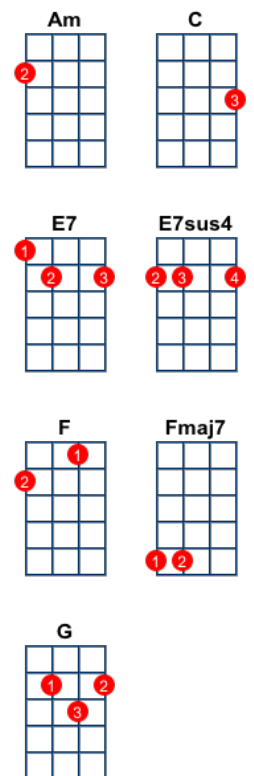

California Dreaming [Am]

key:Am, artist:Mamas & The Papas writer:John Phillips ,Michelle Phillip

Mamas and the Papas: <https://www.youtube.com/watch?v=aQ53_yJ7tKw> Capo on 4th

All the leaves are [Am] brown
([G] leaves are [F] brown)
And the [G] sky is [E7sus4] gray
(and the sky is [E7] grey)
I've been for a [C] walk
(I've been [E7] for a [Am] walk)
On a [F] winter's [E7sus4] day
(on a winter's [E7] day)
I'd be safe and [Am] warm
(I'd be [G] safe and [F] warm)
If I [G] was in L.[E7sus4]A.
(if I was in L.[E7]A.)

California [Am] dreamin'
(Cali [G]fornia [F] dreamin')
On [G] such a winter's [E7sus4] day [E7]

Stopped into a [Am] church [G] [F]
I passed a[G]long the [E7sus4] way [E7]
Well I [F] got down on my [C] knees
(got down [E7] on my [Am] knees)
And I pre[F]tend to [E7sus4] pray
(I pretend to [E7] pray)
You know the preacher likes the [Am] cold
(preacher [G] likes the [F] cold)
He knows I'm [G] gonna [E7sus4] stay
(knows I'm gonna [E7] stay)
California [Am] dreamin'
(Cali[G]fornia [F] dreamin')
On [G] such a winter's [E7sus4] day [E7]

Repeat Verse 1

California [Am] dreamin'
On [G] such a winter's [Am] day
On [G] such a winter's [Am] day
On [G] such a winter's [Fmaj7] day [Am]

(Cali[G]fornia [F] dreamin')
(Cali[G]fornia [F] dreamin')
(Cali[G]fornia [F] dreamin')