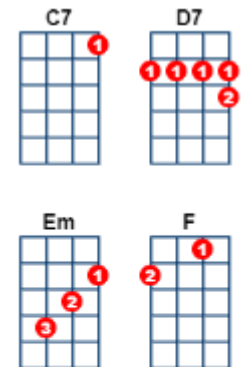

I'll Follow the Sun – Beatles v3

[C] [Dm][F] [C]

[G] One day [F7] you'll look [C] to see I've [D7] gone
 For to[C]morrow may [Em] rain so [D7] I'll [G7] follow the [C] sun [Dm] [F] [C]

[G] Some day [F7] you'll know [C] I was the [D7] one
 But to[C]morrow may [Em] rain so [D7] I'll [G7] follow the [C] sun. [C7]

And now the [F]time has come
 And [Fm] so my love I must [C] go [C7]
 And though I [F] lose a friend
 [Fm] In the end you will [C] know
 [Dm] Oh

[G] One day [F7] you'll find [C] that I have [D7] gone
 For to[C]morrow may [Am] rain so [D7] I'll [G7] follow the [C] sun [Dm] [F] [C]

[G] One day [F7] you'll look [C] to see I've [D7] gone

and/or

A	-----	-----	-----	-----
E	---3---	---5---	---8--7-	10---
C	-2-----	-3-----	---7-----	-----
G	-----	-----	-----	-----

But, to[C]morrow may [Em] rain so [D7] I'll [G7] follow the [C] sun. [C7]