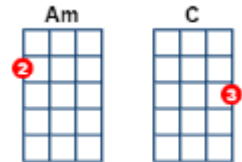

I'll Follow the Sun – Beatles v3

[C] [Dm][F] [C]

[G] One day [F7] you'll look [C] to see I've [D7] gone
 For to[C]morrow may [Em] rain so [D7] I'll [G7] follow the [C] sun [Dm] [F] [C]

[G] Some day [F7] you'll know [C] I was the [D7] one
 But to[C]morrow may [Em] rain so [D7] I'll [G7] follow the [C] sun. [C7]

And now the [F]time has come
 And [Fm] so my love I must [C] go [C7]
 And though I [F] lose a friend
 [Fm] In the end you will [C] know
 [Dm] Oh

[G] One day [F7] you'll find [C] that I have [D7] gone
 For to[C]morrow may [Am] rain so [D7] I'll [G7] follow the [C] sun [Dm] [F] [C]