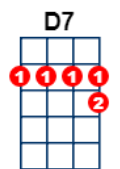

Tonight You Belong to Me

artist:Mersey Belles , writer: Billy Rose and Lee David

<https://www.youtube.com/watch?v=ufJITfJJb4g>

Intro: [F] (- strum along till ready)

[F] I know, I know you [F7] belong
To [Bb] somebody [Bbm] new
But [F] tonight you be [C]long to [F] me [C7]

Al[F]though, although we're a [Eb]part
You're [Bb] part of my [Bbm] heart
But [F] tonight you be [C]long to [F] me [F7]

When you're [Bb] down by the [Bbm] stream
How very very sweet it will seem
Once [F] more just to [D7] dream
By the [G7] (stop) silvery moonlight [C7]

[NC] My honey, I [F] know, I know
With the [F7] dawn
That [Bb] you will be [Bbm] gone
But [F] tonight you be [C]long to [F] me [F7]

When you're [Bbm] down by the stream
How very very sweet it will seem
Once [F] more just to [D7] dream
By the [G7] (stop) silvery moonlight [C7]

[NC] My honey, I [F] know, I know
With the [F7] dawn
That [Bb] you will be [Bbm] gone
But [F] tonight you be [C7]long to [F] me

[F] Just a [C7] little old
[F] Just a [C7] little old
[F] Just a [C7] little old [F] me [C] [F]