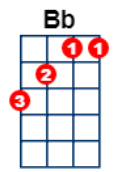

Tonight You Belong to Me

artist:Mersey Belles , writer: Billy Rose and Lee David

<https://www.youtube.com/watch?v=ufJITfJJb4g>

Intro: [F] (- strum along till ready)

[F] I know, I know you [F7] belong
To [Bb] somebody [Bbm] new
But [F] tonight you be [C]long to [F] me [C7]

Al[F]though, although we're a [Eb]part
You're [Bb] part of my [Bbm] heart
But [F] tonight you be [C]long to [F] me [F7]

When you're [Bb] down by the [Bbm] stream
How very very sweet it will seem
Once [F] more just to [D7] dream
By the [G7] (stop) silvery moonlight [C7]

[NC] My honey, I [F] know, I know
With the [F7] dawn
That [Bb] you will be [Bbm] gone
But [F] tonight you be [C]long to [F] me [F7]

When you're [Bbm] down by the stream
How very very sweet it will seem
Once [F] more just to [D7] dream
By the [G7] (stop) silvery moonlight [C7]

[NC] My honey, I [F] know, I know
With the [F7] dawn
That [Bb] you will be [Bbm] gone
But [F] tonight you be [C7]long to [F] me

[F] Just a [C7] little old
[F] Just a [C7] little old
[F] Just a [C7] little old [F] me [C] [F]