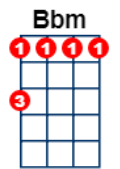

Tonight You Belong to Me

artist:Mersey Belles , writer: Billy Rose and Lee David

<https://www.youtube.com/watch?v=ufJITfJJb4g>

Intro: [F] (- strum along till ready)

[F] I know, I know you [F7] belong
To [Bb] somebody [Bbm] new
But [F] tonight you be [C]long to [F] me [C7]

Al[F]though, although we're a [Eb]part
You're [Bb] part of my [Bbm] heart
But [F] tonight you be [C]long to [F] me [F7]

When you're [Bb] down by the [Bbm] stream
How very very sweet it will seem
Once [F] more just to [D7] dream
By the [G7] (stop) silvery moonlight [C7]

[NC] My honey, I [F] know, I know
With the [F7] dawn
That [Bb] you will be [Bbm] gone
But [F] tonight you be [C]long to [F] me [F7]

When you're [Bbm] down by the stream
How very very sweet it will seem
Once [F] more just to [D7] dream
By the [G7] (stop) silvery moonlight [C7]

[NC] My honey, I [F] know, I know
With the [F7] dawn
That [Bb] you will be [Bbm] gone
But [F] tonight you be [C7]long to [F] me

[F] Just a [C7] little old
[F] Just a [C7] little old
[F] Just a [C7] little old [F] me [C] [F]