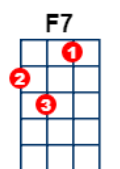

Tonight You Belong to Me

artist:Mersey Belles , writer: Billy Rose and Lee David

<https://www.youtube.com/watch?v=ufJITfJJb4g>

Intro: [F] (- strum along till ready)

[F] I know, I know you [F7] belong
To [Bb] somebody [Bbm] new
But [F] tonight you be [C]long to [F] me [C7]

Al[F]though, although we're a [Eb]part
You're [Bb] part of my [Bbm] heart
But [F] tonight you be [C]long to [F] me [F7]

When you're [Bb] down by the [Bbm] stream
How very very sweet it will seem
Once [F] more just to [D7] dream
By the [G7] (stop) silvery moonlight [C7]

[NC] My honey, I [F] know, I know
With the [F7] dawn
That [Bb] you will be [Bbm] gone
But [F] tonight you be [C]long to [F] me [F7]

When you're [Bbm] down by the stream
How very very sweet it will seem
Once [F] more just to [D7] dream
By the [G7] (stop) silvery moonlight [C7]

[NC] My honey, I [F] know, I know
With the [F7] dawn
That [Bb] you will be [Bbm] gone
But [F] tonight you be [C7]long to [F] me

[F] Just a [C7] little old
[F] Just a [C7] little old
[F] Just a [C7] little old [F] me [C] [F]