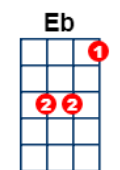

Tonight You Belong to Me

artist:Mersey Belles , writer: Billy Rose and Lee David

<https://www.youtube.com/watch?v=ufJITfJJb4g>

Intro: [F] (- strum along till ready)

[F] I know, I know you [F7] belong
To [Bb] somebody [Bbm] new
But [F] tonight you be [C]long to [F] me [C7]

Al[F]though, although we're a [Eb]part
You're [Bb] part of my [Bbm] heart
But [F] tonight you be [C]long to [F] me [F7]

When you're [Bb] down by the [Bbm] stream
How very very sweet it will seem
Once [F] more just to [D7] dream
By the [G7] (stop) silvery moonlight [C7]

[NC] My honey, I [F] know, I know
With the [F7] dawn
That [Bb] you will be [Bbm] gone
But [F] tonight you be [C]long to [F] me [F7]

When you're [Bbm] down by the stream
How very very sweet it will seem
Once [F] more just to [D7] dream
By the [G7] (stop) silvery moonlight [C7]

[NC] My honey, I [F] know, I know
With the [F7] dawn
That [Bb] you will be [Bbm] gone
But [F] tonight you be [C7]long to [F] me

[F] Just a [C7] little old
[F] Just a [C7] little old
[F] Just a [C7] little old [F] me [C] [F]