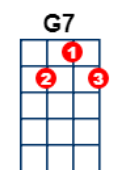

Tonight You Belong to Me

artist:Mersey Belles , writer: Billy Rose and Lee David

<https://www.youtube.com/watch?v=ufJITfJJb4g>

Intro: [F] (- strum along till ready)

[F] I know, I know you [F7] belong
To [Bb] somebody [Bbm] new
But [F] tonight you be [C]long to [F] me [C7]

Al[F]though, although we're a [Eb]part
You're [Bb] part of my [Bbm] heart
But [F] tonight you be [C]long to [F] me [F7]

When you're [Bb] down by the [Bbm] stream
How very very sweet it will seem
Once [F] more just to [D7] dream
By the [G7] (stop) silvery moonlight [C7]

[NC] My honey, I [F] know, I know
With the [F7] dawn
That [Bb] you will be [Bbm] gone
But [F] tonight you be [C]long to [F] me [F7]

When you're [Bbm] down by the stream
How very very sweet it will seem
Once [F] more just to [D7] dream
By the [G7] (stop) silvery moonlight [C7]

[NC] My honey, I [F] know, I know
With the [F7] dawn
That [Bb] you will be [Bbm] gone
But [F] tonight you be [C7]long to [F] me

[F] Just a [C7] little old
[F] Just a [C7] little old
[F] Just a [C7] little old [F] me [C] [F]